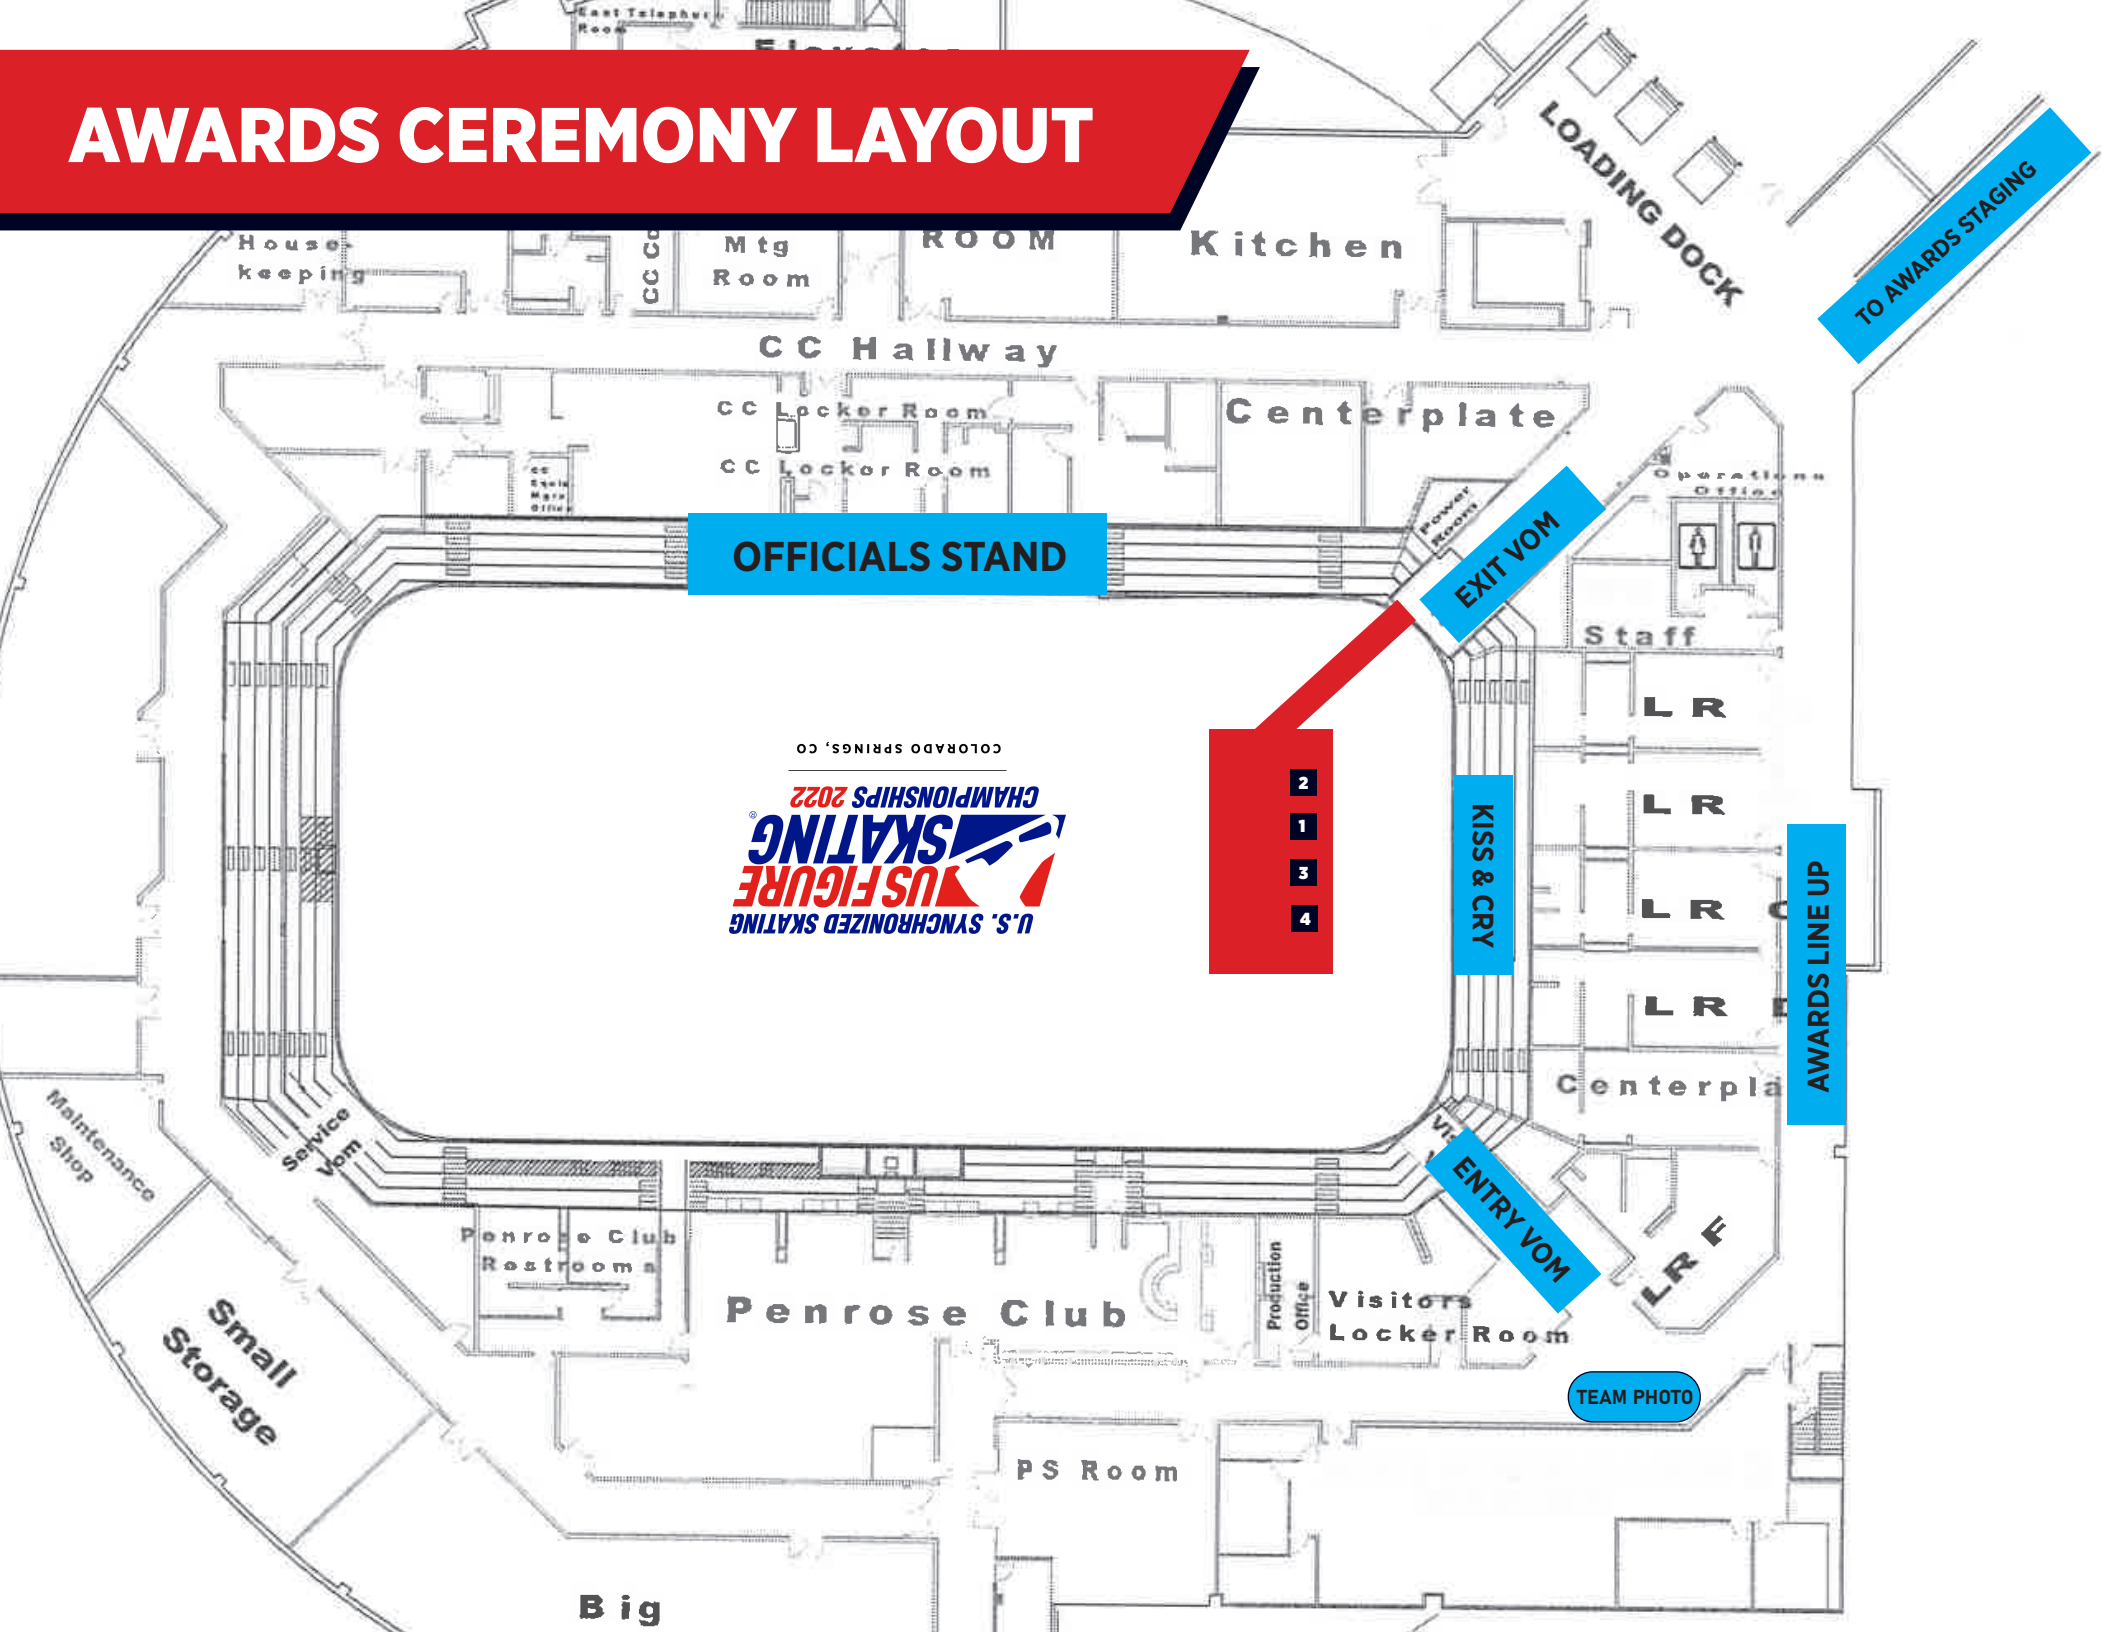

AWARDS CEREMONY LAYOUT

OFFICIALS STAND

EXIT VOM

- 2
- 1
- 3
- 4

KISS & CRY

AWARDS LINE UP

ENTRY VOM

TEAM PHOTO

TO AWARDS STAGING

U.S. SYNCHRONIZED SKATING
U.S. FIGURE SKATING
CHAMPIONSHIPS 2022
COLORADO SPRINGS, CO

Penrose Club

Centerplate

Centerplate

Staff

LR

LR

LR

LR

LR

LR

LR

LR

CC Locker Room

CC Locker Room

Mtg Room

Kitchen

ROOM

House keeping

LOADING DOCK

Penrose Club Restrooms

Visitors Locker Room

Production Office

PS Room

Small Storage

Maintenance Shop

Service Vom

Big